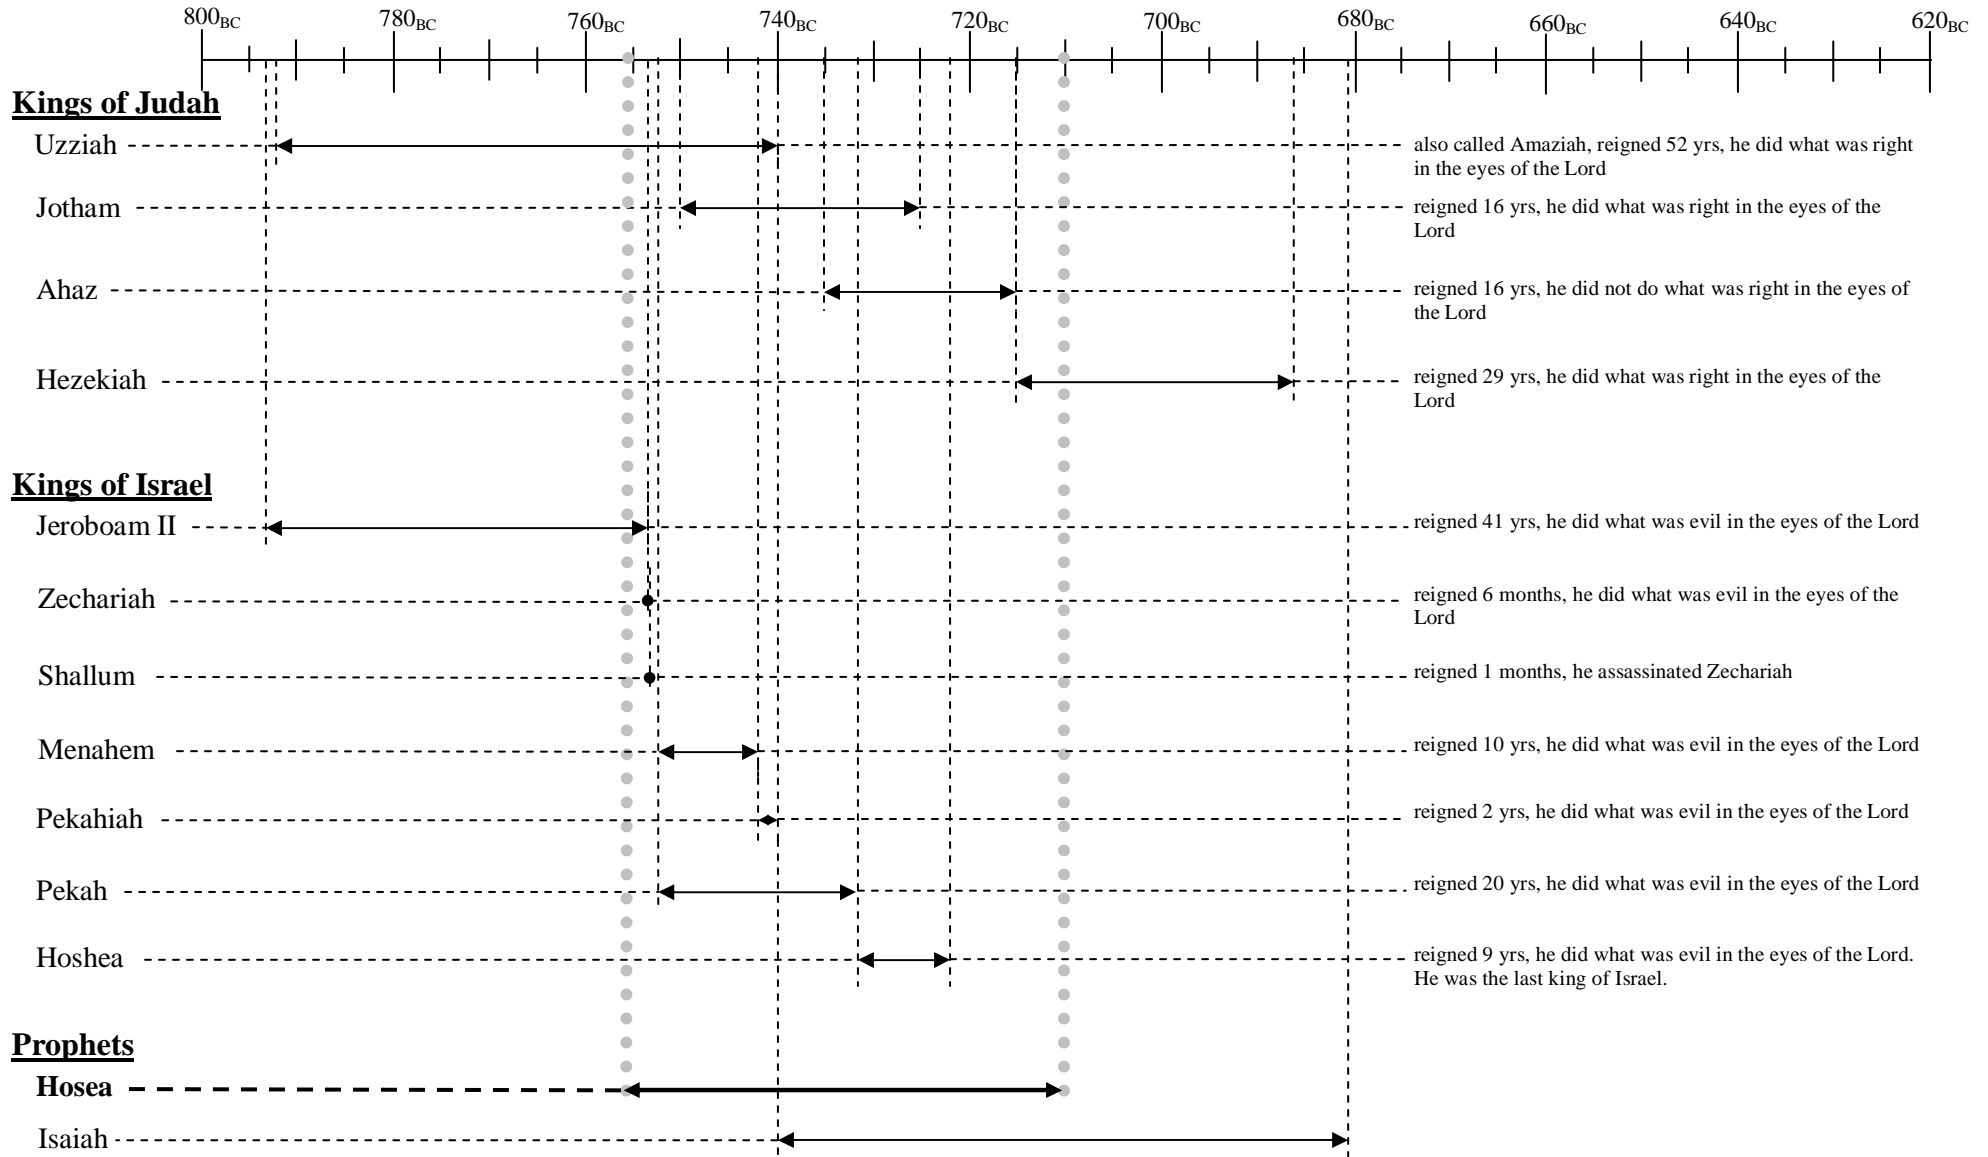

Timeline of Hosea the Prophet

Dates for Kings taken from NIV chart of Kings.

Hosea's dates taken from 'The Bible Knowledge Commentary'. Close to the end of Jeroboam's reign to early in Hezekiah's reign.

Isaiah's dates taken from 'The Bible Knowledge Commentary'. At the end of Uzziah's reign to after Hezekiah's death (after Sennacherib's death in 681BC).